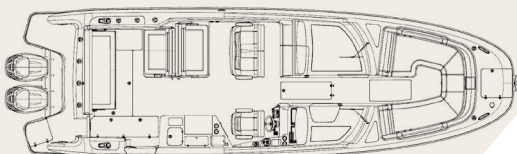

320 VANTAGE

2017 MODEL YEAR

2017 SPECIFICATIONS

- > L.O.A.: 32'1" (9.78 m) (on centerline, from bow to engine mounting location)
- > L.O.A. (with platforms): 33' 6" (10.21 m)
- > Beam: 10' 4" (3.15 m)
- > Draft: 22" (0.56 m)
- > Weight (dry, no engine): 9,800 lbs (4445 kg)
- > Weight (with engines, fuel and water, if applicable): 13,142 lbs. (5,961 kg)
- > Maximum Weight Capacity: 4,145 lbs (1880 kg)
- > Swamped Capacity: 4,825 lbs (2,189 kg)
- > Height (keel to highest point): 10' 2"
- > Height (lowest tip underwater gear, in down position, to top of windshield/hardtop): 11' 1"
- > Persons Capacity: 14
- > Maximum Horsepower: 700 hp (522 kW)
- > Minimum Horsepower: 500 hp (372 kW)
- > Maximum Engine Weight: 1,400 lbs (635 kg)
- > Transom Height: 25" (0.63 m)
- > Deadrise at Transom: 21°
- > Fuel Capacity: 285 gallons (1,078 L)
- > Water Capacity: 30 gallons (113.5 L)
- > Waste Capacity: 6.5 gallons (24.6 L)
- > Livewell Volume: 18 gallons (68.1 L)
- > Bridge Clearance with Hardtop: 8' 9" (2.67m)
- > Bridge Clearance with radar: 9' 7" (2.92m)
- > Package Boat Specs (with trailer/engine up): 45' 0"L x 10' 4"W x 12' 0"H
- > European Certification: B